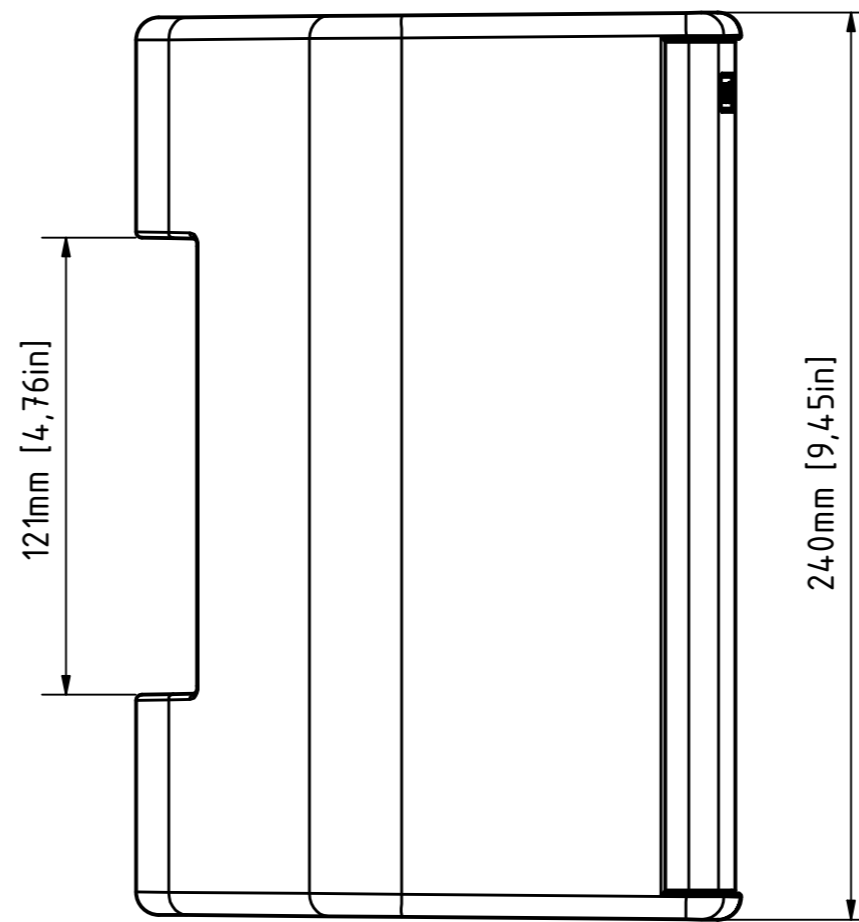

bottom view

right view

front view

left view

rear view

top view

Please note the differences between C5i and C5:

C5i:
white type label with black letters
Weight: 2,4 kg [5,3 lbs]

C5:
black type label with white letters
Weight: 3,9 kg [9 lbs]

Further differences can be found in the operation manuals or on the website.

1	Address modified	10.12.2021	Heike Konrad
rev. no.	description	date	modified by
revision process			
TWAUDIO Karl-Hofer-Str. 42 14163 Berlin www.twaudio.de		scale:	
All rights to this drawing reserved in accordance with ISO 16016. Copying and distribution by manufacturer's permission only.		weight:	see above
general tolerance ISO 2768-mK ISO 13920-BF ISO 9013-IIA/K according to ISO 8015		document type:	overview drawing
edges according to ISO 13715 surfaces (Ra) array 2 array 3 DIN ISO 1302		status type:	released
		order number:	
		type:	C5i - C5
		date	name
		constructed	25.11.2014 B. Letzgas
		drawn	05.02.2015 B. Letzgas
		checked:	
		approved:	10.12.2021 Heike Konrad
		drawing number:	TWA-C5i-0001
		revision no.:	1
		sheet:	1 1
			Az