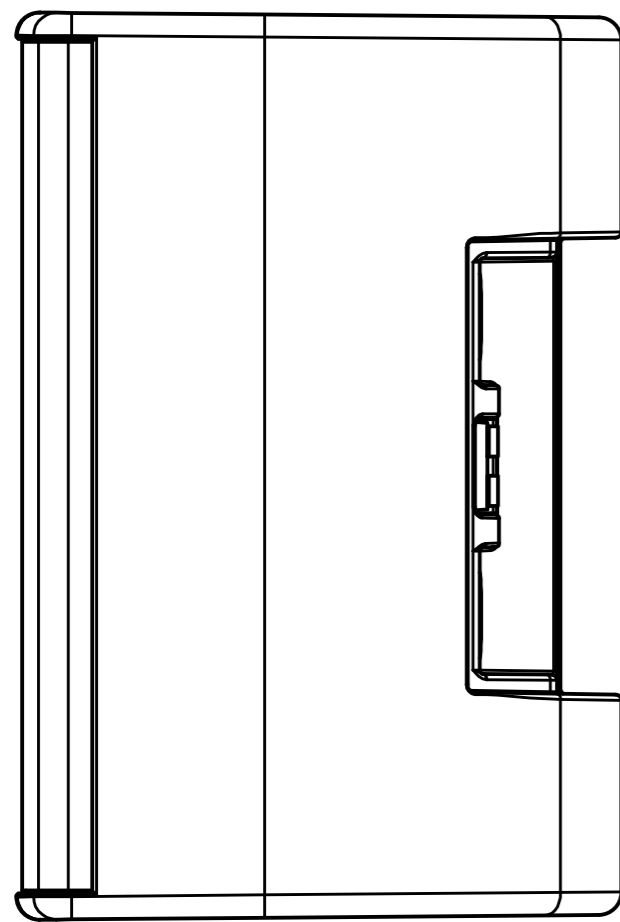

bottom view

right view

front view

left view

rear view

top view

Please note the differences between C5i and C5:

C5i:
white type label with black letters
Weight: 2,4 kg [5,3 lbs]

C5:
black type label with white letters
Weight: 3,9 kg [9 lbs]

Further differences can be found in the operation manuals or on the website.

1	Address modified	10.12.2021	Heike Konrad
rev. no.	description	date	modified by
revision process			
TWAUDIO Karl-Hofer-Str. 42 14163 Berlin www.twaudio.de		scale:	
All rights to this drawing reserved in accordance with ISO 16016. Copying and distribution by manufacturer's permission only.		weight:	see above
general tolerance ISO 2768-mK ISO 13920-BF ISO 9013-IIA/K according to ISO 8015		document type:	overview drawing
edges according to ISO 13715 surfaces (Ra) array 2 array 3 DIN ISO 1302		status type:	released
		order number:	
		type:	C5i - C5
		date	name
		constructed	25.11.2014 B. Letzgas
		drawn	05.02.2015 B. Letzgas
		checked:	
		approved:	10.12.2021 Heike Konrad
		drawing number:	TWA-C5i-0001
		revision no.:	1
		sheet:	1 1
			Az