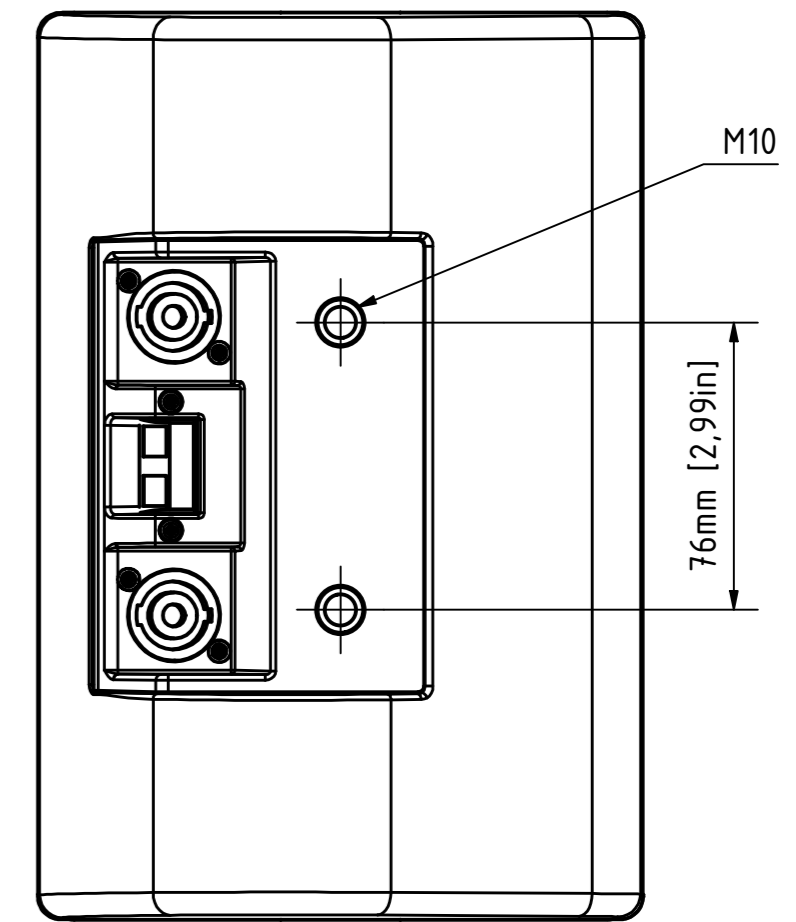

bottom view

right view

front view

left view

rear view

top view

Please note the differences between C5i and C5:

C5i:
white type label with black letters
Weight: 2,4 kg [5,3 lbs]

C5:
black type label with white letters
Weight: 3,9 kg [9 lbs]

Further differences can be found in the operation manuals or on the website.

1	Address modified	10.12.2021	Heike Konrad
rev. no.	description	date	modified by
revision process			
TWAUDIO Karl-Hofer-Str. 42 14163 Berlin www.twaudio.de		scale:	
All rights to this drawing reserved in accordance with ISO 16016. Copying and distribution by manufacturer's permission only.		weight:	see above
general tolerance ISO 2768-mK ISO 13920-BF ISO 9013-IIA/K according to ISO 8015		document type:	overview drawing
edges according to ISO 13715 surfaces (Ra) array 2 array 3 DIN ISO 1302		status type:	released
		order number:	
		type:	C5i - C5
		date	name
		constructed	25.11.2014 B. Letzgas
		drawn	05.02.2015 B. Letzgas
		checked:	
		approved:	10.12.2021 Heike Konrad
		drawing number:	TWA-C5i-0001
		revision no.:	1
		sheet:	1 1
			Az