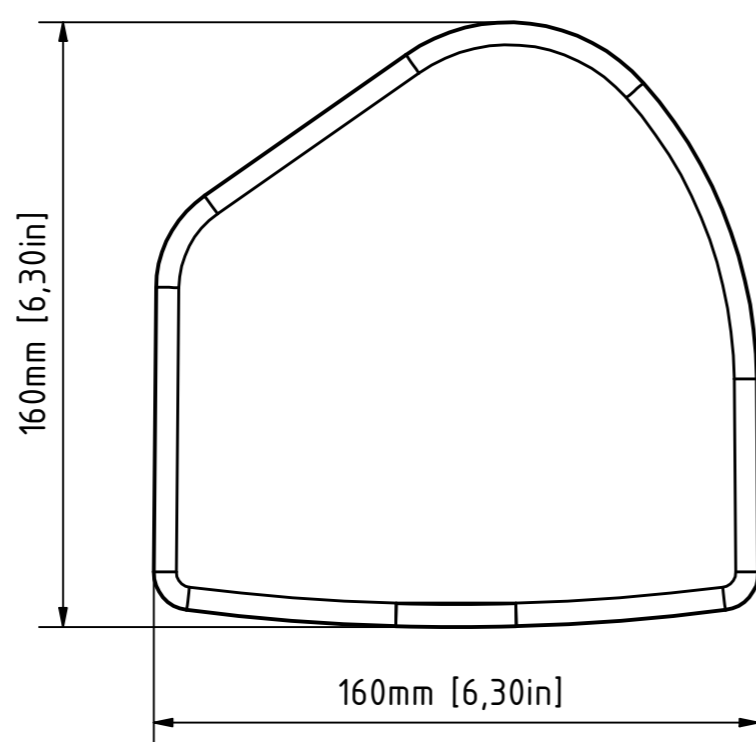

bottom view

right view

front view

left view

rear view

top view

Please note the differences between C5i and C5:

C5i:
white type label with black letters
Weight: 2,4 kg [5,3 lbs]

C5:
black type label with white letters
Weight: 3,9 kg [9 lbs]

Further differences can be found in the operation manuals or on the website.

1	Address modified	10.12.2021	Heike Konrad
rev. no.	description	date	modified by
revision process			
TWAUDIO Karl-Hofer-Str. 42 14163 Berlin www.twaudio.de		scale:	
All rights to this drawing reserved in accordance with ISO 16016. Copying and distribution by manufacturer's permission only.		weight:	see above
general tolerance ISO 2768-mK ISO 13920-BF ISO 9013-IIA/K according to ISO 8015		document type:	overview drawing
edges according to ISO 13715 surfaces (Ra) array 2 array 3 DIN ISO 1302		status type:	released
		order number:	
		type:	C5i - C5
		date	name
		constructed	25.11.2014 B. Letzgas
		drawn	05.02.2015 B. Letzgas
		checked:	
		approved:	10.12.2021 Heike Konrad
		drawing number:	TWA-C5i-0001
		revision no.:	1
		sheet:	1 1
			Az