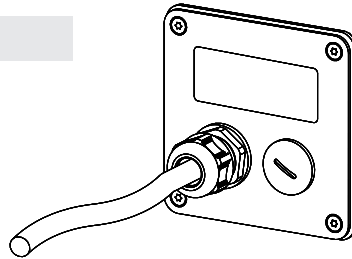

cable gland #4324