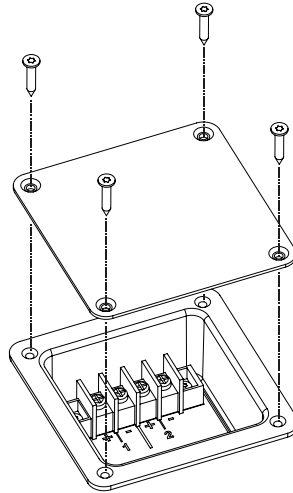

# i-series blind plate for VERA S17i

## 1.0 Parts included