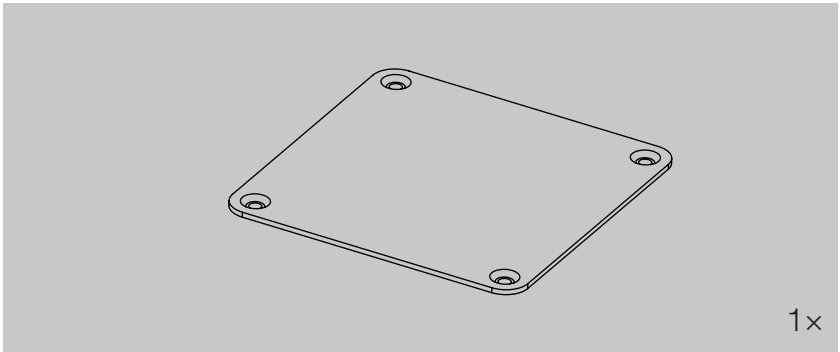

# i-series blind plate for VERA S17i

## 1.0 Parts included