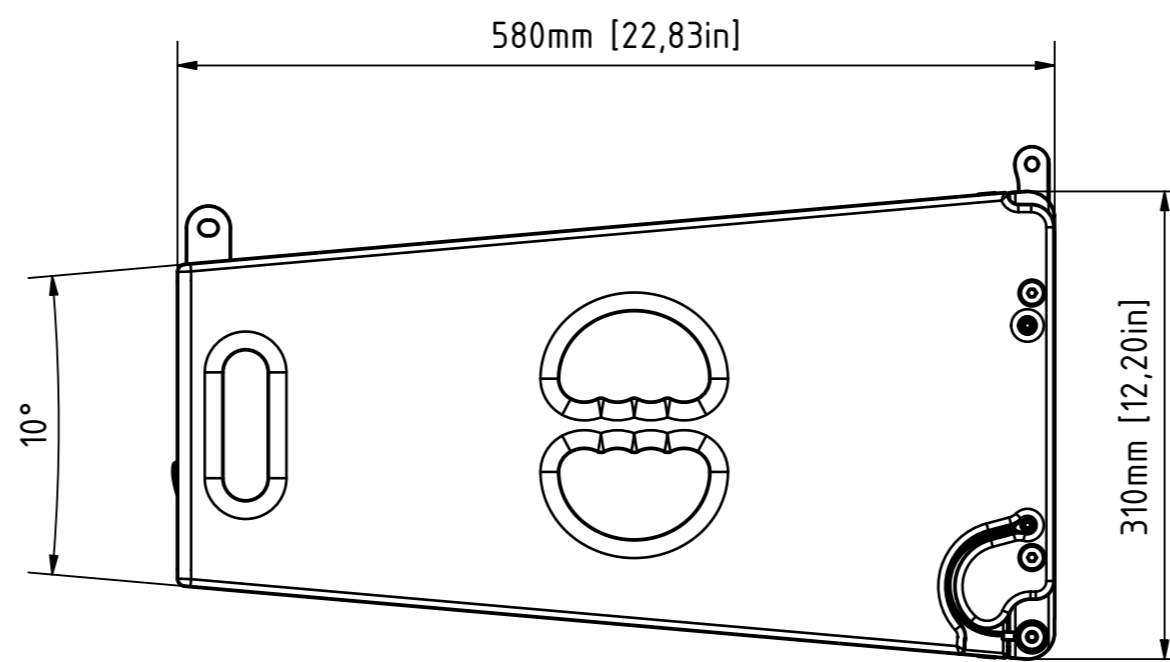

front view

side view

back view

top view

2	Address modified	17.03.2025	Heike Konrad
1	Address modified	08.12.2021	Heike Konrad
rev. no.	description	date	modified by
revision process			
TWAUDIO Osterholzallee 140-2 71636 Ludwigsburg www.twaudio.de		scale: 1:5 (1:10)	
All rights to this drawing reserved in accordance with ISO 16016. Copying and distribution by manufacturer's permission only.		weight: 4,6 kg [92 lbs]	
general tolerance ISO 2768-mK ISO 13920-BF ISO 9013-IIA/K according to ISO 8015		document type: overview drawing	order number:
edges according to ISO 13715 surfaces (Ra) array 2 array 3 DIN ISO 1302		status type: released	type: VERA36-80
		date: 13.02.2013	name: Stefan Ullrich
		date: 13.05.2013	name: Stefan Ullrich
		checked:	
		approved: 17.03.2025	Heike Konrad
drawing number: TWA-VERA36-0001			revision no.: 2
			sheet: 1/1
			Az