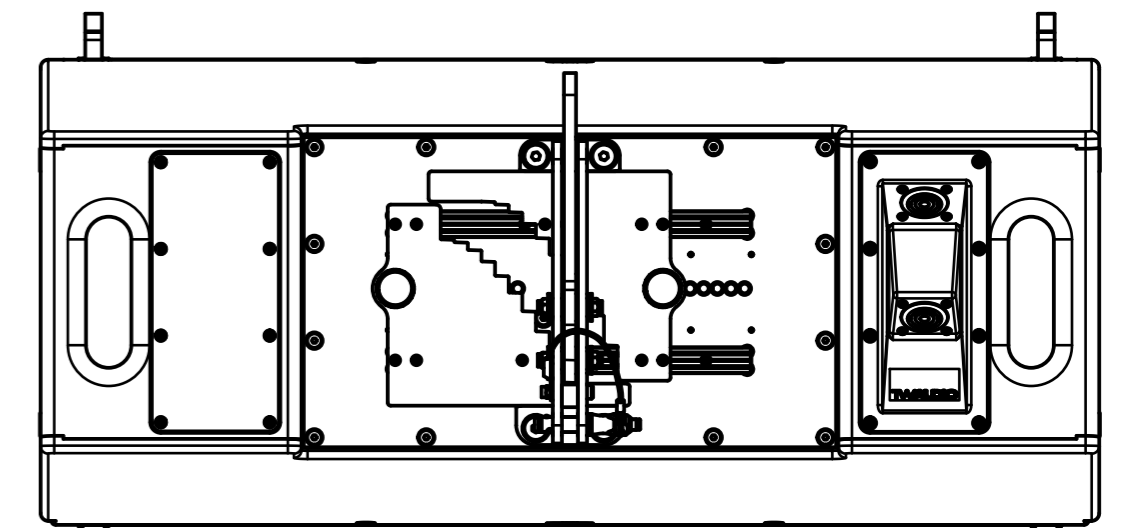

front view

side view

back view

top view

2	Address modified	17.03.2025	Heike Konrad
1	Address modified	08.12.2021	Heike Konrad
rev. no.	description	date	modified by
revision process			
TWAUDIO Osterholzallee 140-2 71636 Ludwigsburg www.twaudio.de		scale: 1:5 (1:10)	
All rights to this drawing reserved in accordance with ISO 16016. Copying and distribution by manufacturer's permission only.		weight: 4,6 kg [92 lbs]	
general tolerance ISO 2768-mK ISO 13920-BF ISO 9013-IIA/K according to ISO 8015		document type: overview drawing	order number:
edges according to ISO 13715 surfaces (Ra) array 2 array 3 DIN ISO 1302		status type: released	type: VERA36-80
		date: 13.02.2013	name: Stefan Ullrich
		date: 13.05.2013	name: Stefan Ullrich
		checked:	
		approved: 17.03.2025	Heike Konrad
drawing number: TWA-VERA36-0001			revision no.: 2
			sheet: 1/1
			Az